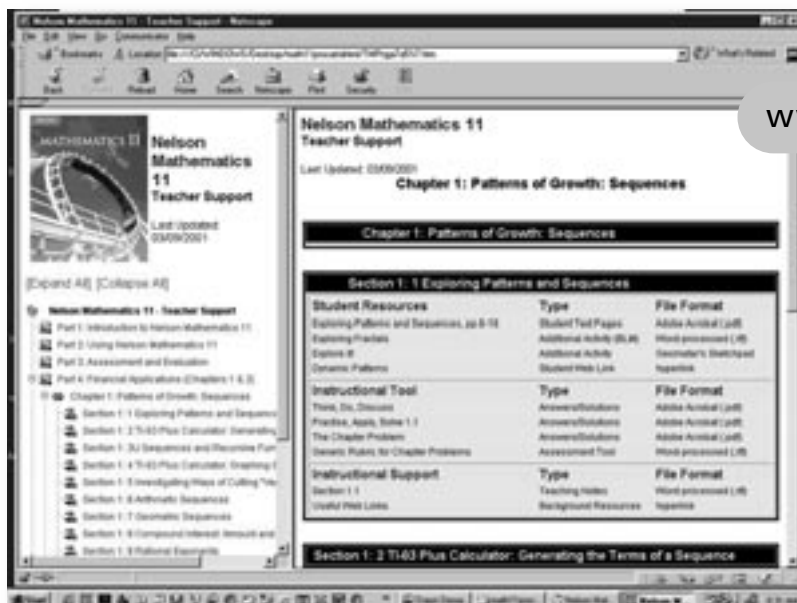

Web Site Teacher Support

Nelson Mathematics 11 offers teachers extended accessibility to our full support package from our Web site. Using password-protected access to the Teacher area of the *Nelson Mathematics 11* Web site, teachers have full access to electronic versions of the Teacher's Resource, Solutions Manual, and Student Text. You'll never need to take your print copies home for planning purposes again!

- When a school purchases the print version of the Teacher's Resource, they receive a universal access code and instructions about how to register for a secure password to use the site
- Schools may register as many teachers for passwords as they wish
- Teacher's site is secure and available to teachers only

www.math.nelson.com